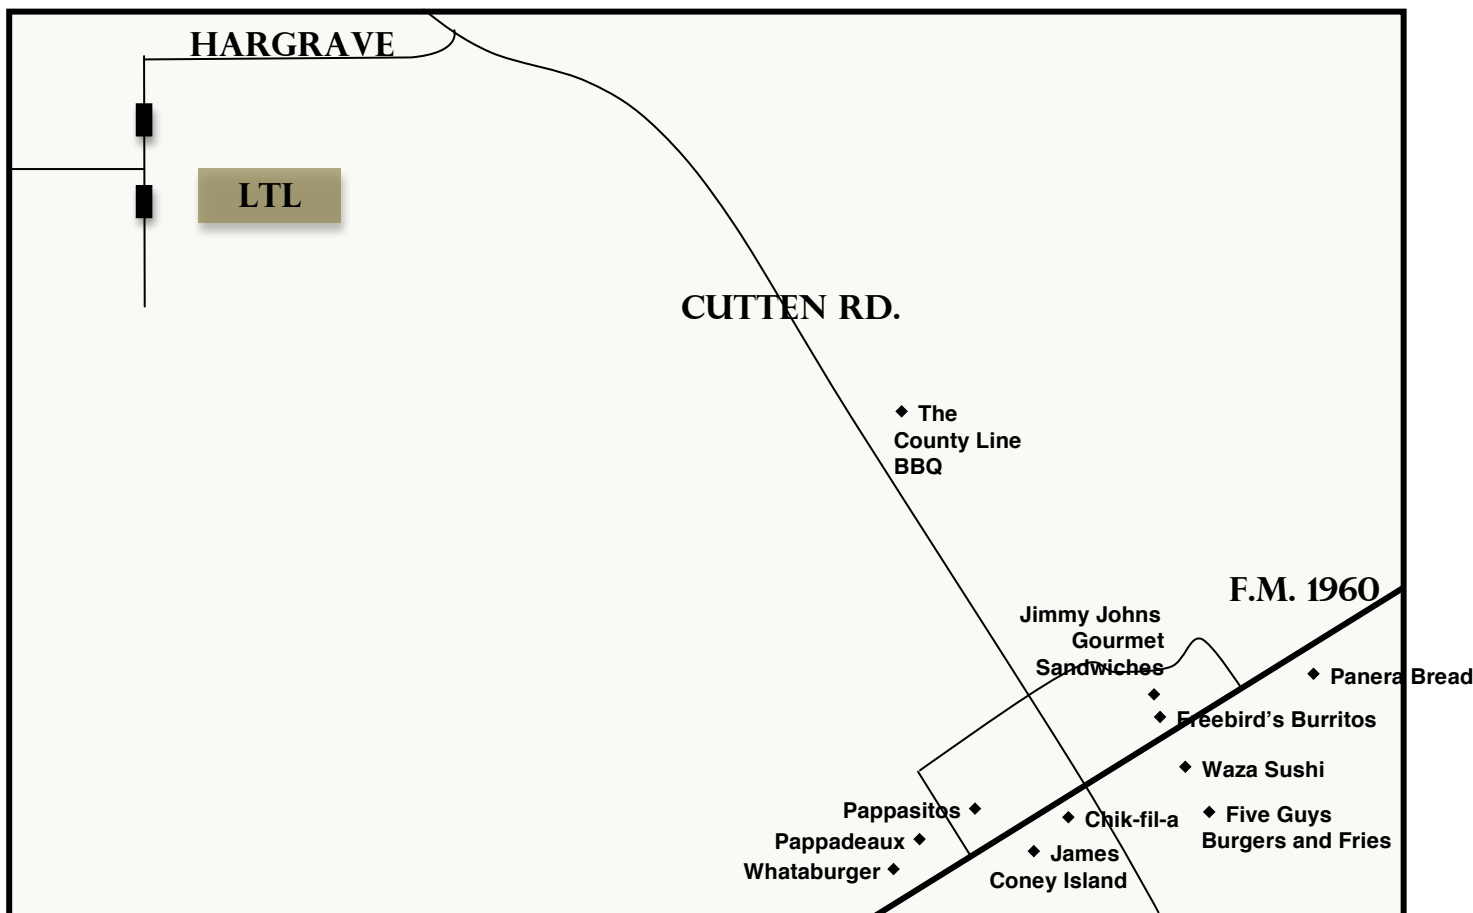

LANIER THEOLOGICAL LIBRARY

NEARBY HOTELS & RESTAURANTS

WHERE TO EAT:

WHERE TO STAY:

1. Hilton Garden Inn Houston Northwest (1.4 miles from the LTL)

Rates from \$99-\$189
7979 Willow Chase Boulevard,
Houston, Texas, USA 77070
Tel: 1-832-912-1000
Fax: 1-832-912-1025

2. Hampton Inn Houston-Willowbrook Mall (2.3 miles from the LTL)

Rates start at \$94-\$149
7645 West FM 1960, Houston,
Texas, USA 77070
Tel: 1-281-955-2400
Fax: 1-281-955-6291

3. Element Houston Vintage Park (3.1 miles from the LTL)